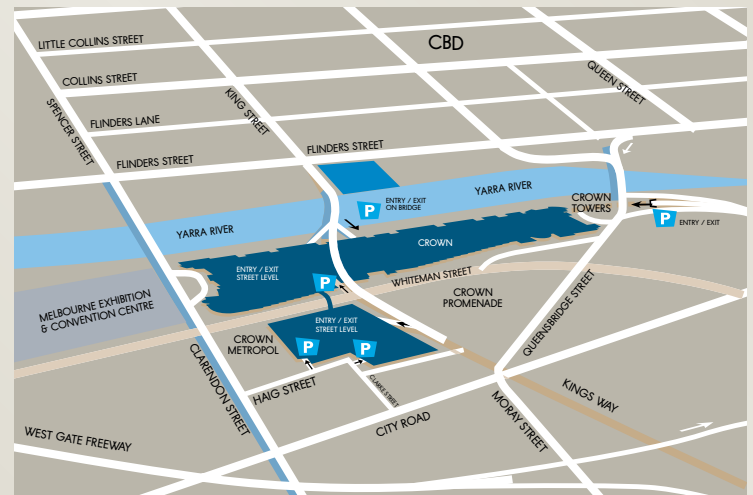

Room	Length (m)	Width (m)	Sq(m)	Ht(m)	Theatre	Cabaret	Class Room	Banquet
Conference Hall	35	17.4	609	5.5	840	336	414	420
CCH 1	17	17.4	296	5.5	330	144	180	180
CCH 2	9	17.4	156.5	5.5	170	72	90	90
CCH 3	9	17.4	156.5	5.5	170	72	90	90
CCH 1 & 2	26	17.4	452.5	5.5	570	216	270	270
CCH 2 & 3	18	17.4	313.0	5.5	330	144	180	180
Exhibition Hall	35.5	21	745.5	3.93	-	-	-	-
Promenade Room	34.5	15.7	541.65	5.5	660	256	336	360
P1	18.5	15.7	290.45	5.5	338	128	156	160
P2	8	15.7	125.6	5.5	132	64	72	80
P3	8	15.7	125.6	5.5	132	64	72	80
P1 & P2	26.5	15.7	416.1	5.5	520	224	255	240
P2 & P3	16	15.7	251.2	5.5	286	112	138	140
M1-M16	7-10.5	4.5-14	42-76	2.7-3.6	48-134	16-64	21-63	20-40
M Room Combos	10.5 - 20	8 - 11.75	99 - 150	2.7 - 3.6	102 - 150	32 - 72	42 - 90	50 - 90