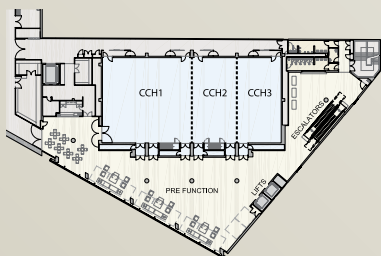

The Centre allows for conferences of up to 840 delegates with two main plenary rooms, 16 breakout rooms, a dedicated exhibition hall, and ample pre-function space including a registration area, four cafes and cloakroom facilities.

Crown Conference Centre Level One Floor Plan

Crown Conference Centre Ground Floor Plan

Crown Conference Centre Level Two Floor Plan

Room	Length (m)	Width (m)	Sq(m)	Ht(m)	Theatre	Cabaret	Class Room	Banquet
Conference Hall	35	17.4	609	5.5	840	336	414	420
CCH 1	17	17.4	296	5.5	330	144	180	180
CCH 2	9	17.4	156.5	5.5	170	72	90	90
CCH 3	9	17.4	156.5	5.5	170	72	90	90
CCH 1 & 2	26	17.4	452.5	5.5	570	216	270	270
CCH 2 & 3	18	17.4	313.0	5.5	330	144	180	180
Exhibition Hall	35.5	21	745.5	3.93	-	-	-	-
Promenade Room	34.5	15.7	541.65	5.5	660	256	336	360
P1	18.5	15.7	290.45	5.5	338	128	156	160
P2	8	15.7	125.6	5.5	132	64	72	80
P3	8	15.7	125.6	5.5	132	64	72	80
P1 & P2	26.5	15.7	416.1	5.5	520	224	255	240
P2 & P3	16	15.7	251.2	5.5	286	112	138	140
M1-M16	7-10.5	4.5-14	42-76	2.7-3.6	48-134	16-64	21-63	20-40
M Room Combos	10.5 - 20	8 - 11.75	99 - 150	2.7 - 3.6	102 - 150	32 - 72	42 - 90	50 - 90