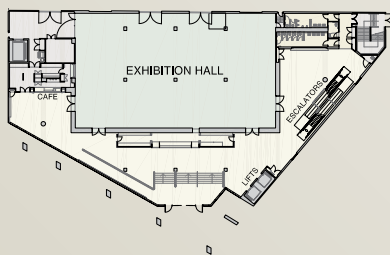

The Centre allows for conferences of up to 840 delegates with two main plenary rooms, 16 breakout rooms, a dedicated exhibition hall, and ample pre-function space including a registration area, four cafes and cloakroom facilities.

Crown Conference Centre Level One Floor Plan

Crown Conference Centre Ground Floor Plan

Crown Conference Centre Level Two Floor Plan

Room	Length (m)	Width (m)	Sq(m)	Ht(m)	Theatre	Cabaret	Class Room	Banquet
Conference Hall	35	17.4	609	5.5	840	336	414	420
CCH 1	17	17.4	296	5.5	330	144	180	180
CCH 2	9	17.4	156.5	5.5	170	72	90	90
CCH 3	9	17.4	156.5	5.5	170	72	90	90
CCH 1 & 2	26	17.4	452.5	5.5	570	216	270	270
CCH 2 & 3	18	17.4	313.0	5.5	330	144	180	180
Exhibition Hall	35.5	21	745.5	3.93	-	-	-	-
Promenade Room	34.5	15.7	541.65	5.5	660	256	336	360
P1	18.5	15.7	290.45	5.5	338	128	156	160
P2	8	15.7	125.6	5.5	132	64	72	80
P3	8	15.7	125.6	5.5	132	64	72	80
P1 & P2	26.5	15.7	416.1	5.5	520	224	255	240
P2 & P3	16	15.7	251.2	5.5	286	112	138	140
M1-M16	7-10.5	4.5-14	42-76	2.7-3.6	48-134	16-64	21-63	20-40
M Room Combos	10.5 - 20	8 - 11.75	99 - 150	2.7 - 3.6	102 - 150	32 - 72	42 - 90	50 - 90